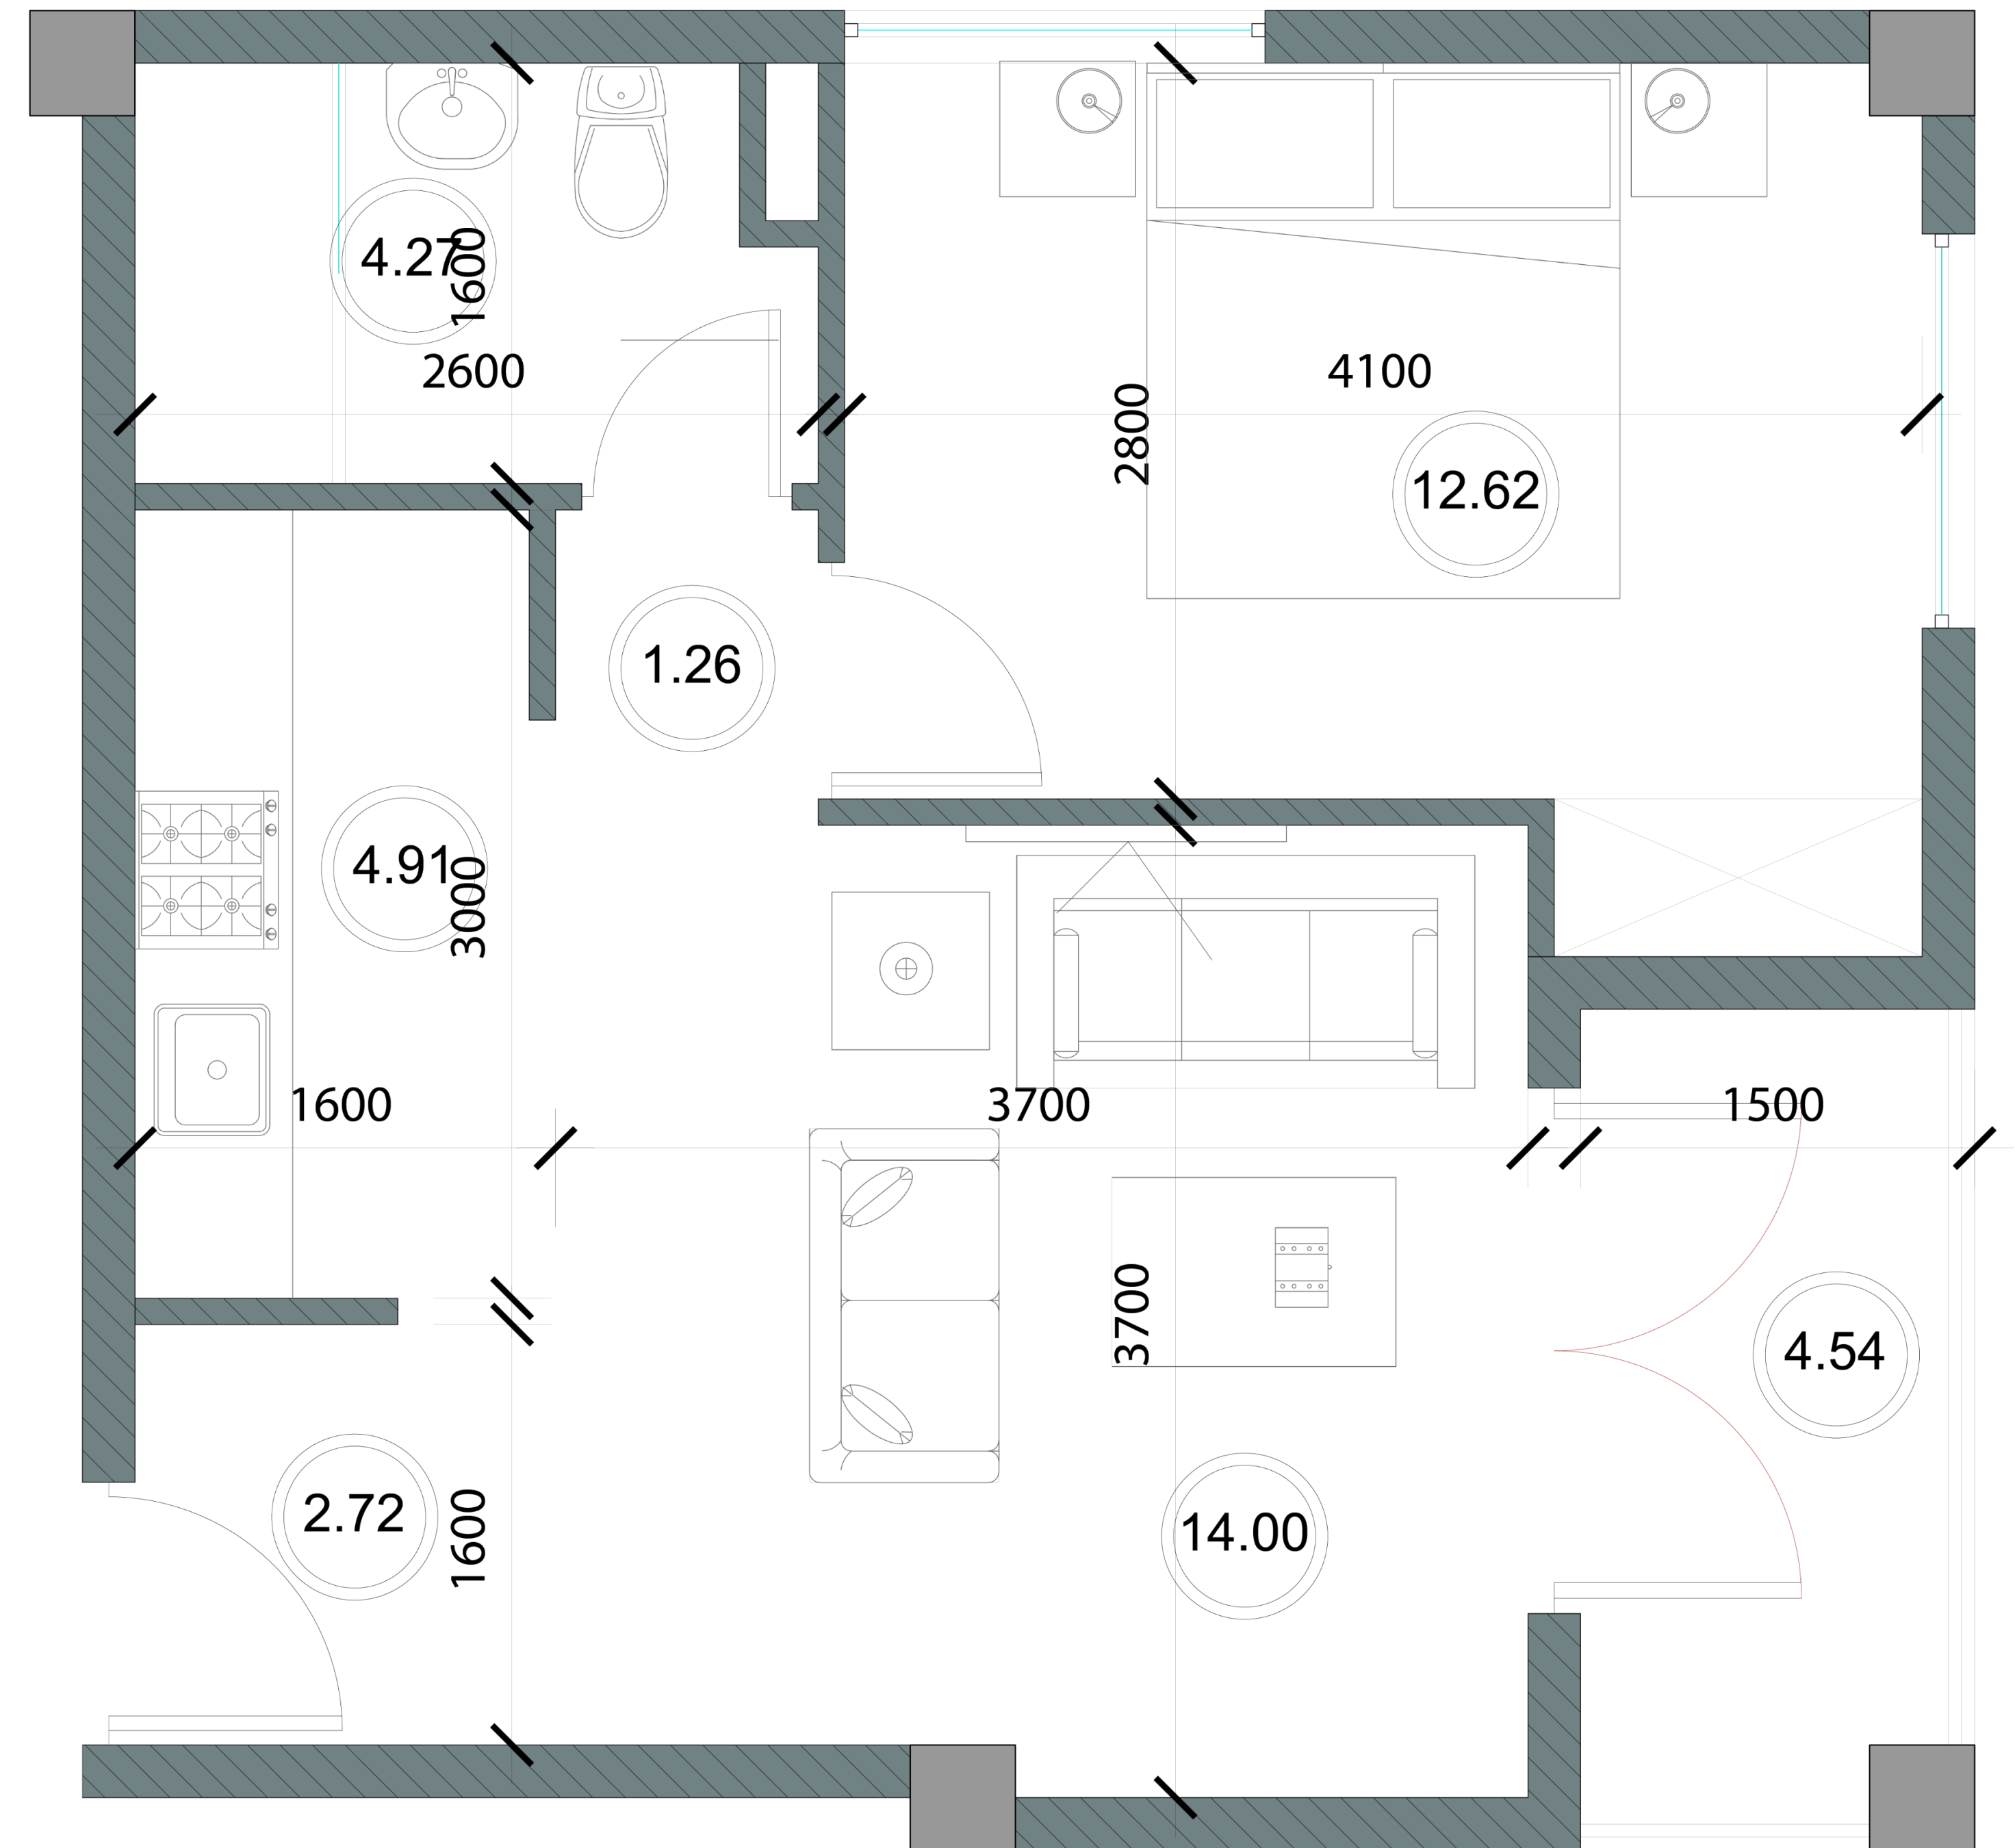

Apartment 10

Area - 49.32 sqm

Entrance hall	2.96 sqm
Living room	19.59 sqm
Kitchen	4.96 sqm
Bedroom	11.82 sqm
Bathroom	4.08 sqm
Corridor	1.2 sqm
Balcony	4.71 sqm